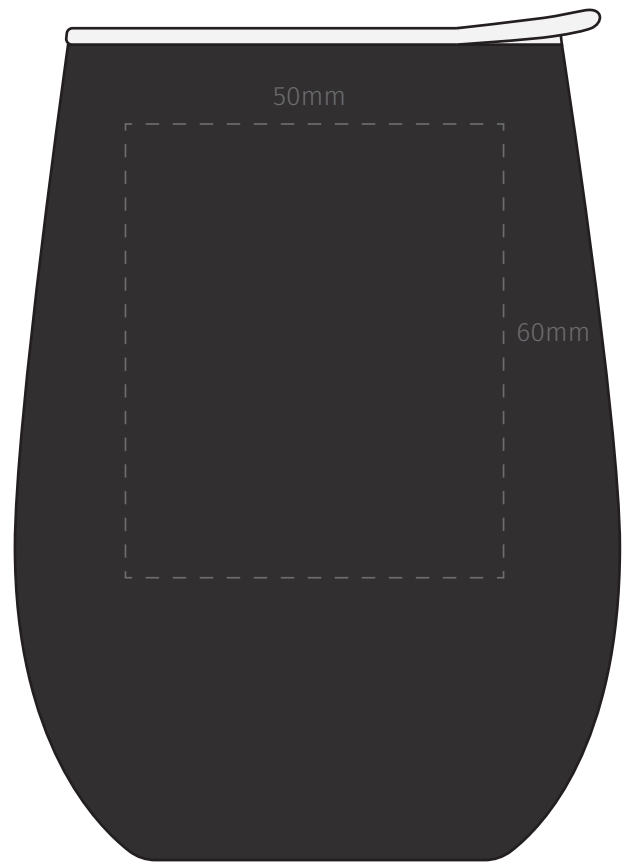

TEMPLATE:

■ MANHATTAN CUP

Screen

Engrave

Item shown at 100% actual size when viewed on A4 paper

BRANDING - Screen, Engrave

Max branding area 40 x 40mm (Screen), 50 x 60mm (Engrave)