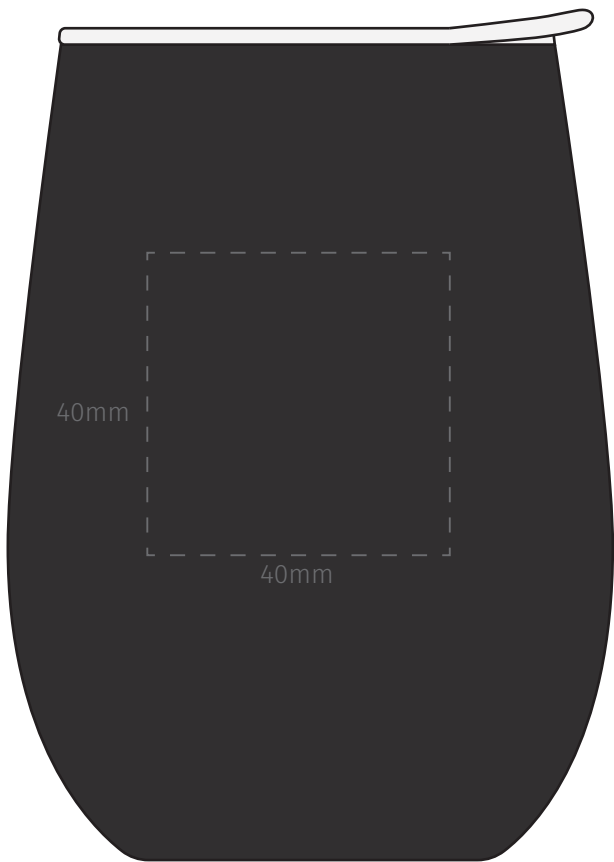

TEMPLATE:

■ MANHATTAN CUP

Screen

Engrave

Item shown at 100% actual size when viewed on A4 paper

BRANDING - Screen, Engrave

Max branding area 40 x 40mm (Screen), 50 x 60mm (Engrave)